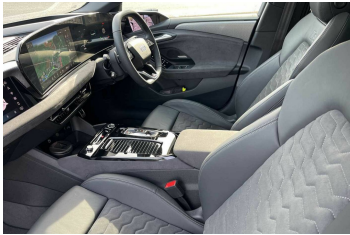

Mileage	5,000 miles
Fuel Type	Electric
Engine Size	N/A
Bodystyle	Estate
Transmission	Automatic
Exterior Colour	white
Previous Owners	N/A
Registration	PF74LDU